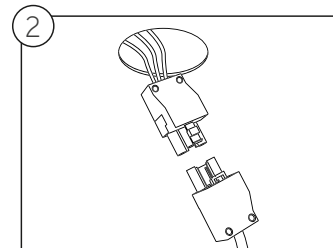

YOUR VERSATILE LIGHTING SOLUTION

SOLO

SPECIFICATION

Item	833570
Quantity	1
Light Colour	3,000K (WW) / 4,000K (CW) / 6,000K (DL)
Ra, Consistency	Ra80, 6 SDCM
Luminous flux	615lm (WW) / 740lm (CW) / 649lm (DL)
Beam Angle, Light Intensity	40°, 2185 cd
Accent Lighting	Yes
Warm Up Time	Instant
Dimmable	Yes (Max.20 fittings)
Size	55mm x 85mm x 85mm (Excluding driver)
Power Input	10W at 230VAC 50-60Hz
Power Factor & Current	0.9, 285mA
Lamp Type	COB
Fire Resistance	BS476-22 90 minutes
Working Temperature	-30°C, +35°C
Construction	Aluminium heat sink, steel fascia
IP Rating	IP65 Fascia only
Energy Efficiency Index	A+
Energy Consumption	10 kWh / 1000 h
Lifetime	50,000 h
Building Regs - Part L	Yes
Warranty & LMF at EoL	5 years
Switching Cycles	100,000

INSTALLATION INSTRUCTIONS

Mark the desired position and carefully cut out. Space requirements on base of carton.

Connect wires using the plug and play connectors.

Unscrew bezel; move switch to select light colour: warm white, cool white, daylight.