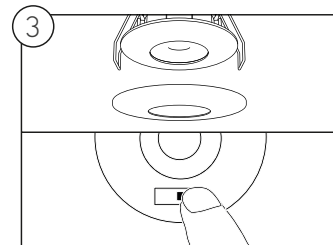

YOUR VERSATILE LIGHTING SOLUTION

SOLO

SPECIFICATION

Item	833570
Quantity	1
Light Colour	3,000K (WW) / 4,000K (CW) / 6,000K (DL)
Ra, Consistency	Ra80, 6 SDCM
Luminous flux	615lm (WW) / 740lm (CW) / 649lm (DL)
Beam Angle, Light Intensity	40°, 2185 cd
Accent Lighting	Yes
Warm Up Time	Instant
Dimmable	Yes (Max.20 fittings)
Size	55mm x 85mm x 85mm (Excluding driver)
Power Input	10W at 230VAC 50-60Hz
Power Factor & Current	0.9, 285mA
Lamp Type	COB
Fire Resistance	BS476-22 90 minutes
Working Temperature	-30°C, +35°C
Construction	Aluminium heat sink, steel fascia
IP Rating	IP65 Fascia only
Energy Efficiency Index	A+
Energy Consumption	10 kWh / 1000 h
Lifetime	50,000 h
Building Regs - Part L	Yes
Warranty & LMF at EoL	5 years
Switching Cycles	100,000

INSTALLATION INSTRUCTIONS

Mark the desired position and carefully cut out. Space requirements on base of carton.

Connect wires using the plug and play connectors.

Unscrew bezel; move switch to select light colour: warm white, cool white, daylight.