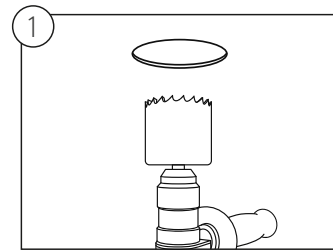

YOUR VERSATILE LIGHTING SOLUTION

SOLO

SPECIFICATION

Item	833570
Quantity	1
Light Colour	3,000K (WW) / 4,000K (CW) / 6,000K (DL)
Ra, Consistency	Ra80, 6 SDCM
Luminous flux	615lm (WW) / 740lm (CW) / 649lm (DL)
Beam Angle, Light Intensity	40°, 2185 cd
Accent Lighting	Yes
Warm Up Time	Instant
Dimmable	Yes (Max.20 fittings)
Size	55mm x 85mm x 85mm (Excluding driver)
Power Input	10W at 230VAC 50-60Hz
Power Factor & Current	0.9, 285mA
Lamp Type	COB
Fire Resistance	BS476-22 90 minutes
Working Temperature	-30°C, +35°C
Construction	Aluminium heat sink, steel fascia
IP Rating	IP65 Fascia only
Energy Efficiency Index	A+
Energy Consumption	10 kWh / 1000 h
Lifetime	50,000 h
Building Regs - Part L	Yes
Warranty & LMF at EoL	5 years
Switching Cycles	100,000

INSTALLATION INSTRUCTIONS

Mark the desired position and carefully cut out. Space requirements on base of carton.

Connect wires using the plug and play connectors.

Unscrew bezel; move switch to select light colour: warm white, cool white, daylight.