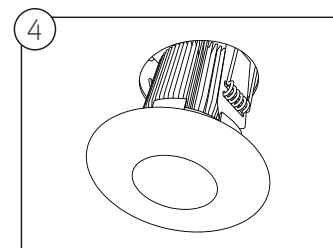

YOUR VERSATILE LIGHTING SOLUTION

SOLO

SPECIFICATION

Item	833570
Quantity	1
Light Colour	3,000K (WW) / 4,000K (CW) / 6,000K (DL)
Ra, Consistency	Ra80, 6 SDCM
Luminous flux	615lm (WW) / 740lm (CW) / 649lm (DL)
Beam Angle, Light Intensity	40°, 2185 cd
Accent Lighting	Yes
Warm Up Time	Instant
Dimmable	Yes (Max.20 fittings)
Size	55mm x 85mm x 85mm (Excluding driver)
Power Input	10W at 230VAC 50-60Hz
Power Factor & Current	0.9, 285mA
Lamp Type	COB
Fire Resistance	BS476-22 90 minutes
Working Temperature	-30°C, +35°C
Construction	Aluminium heat sink, steel fascia
IP Rating	IP65 Fascia only
Energy Efficiency Index	A+
Energy Consumption	10 kWh / 1000 h
Lifetime	50,000 h
Building Regs - Part L	Yes
Warranty & LMF at EoL	5 years
Switching Cycles	100,000

INSTALLATION INSTRUCTIONS

Mark the desired position and carefully cut out. Space requirements on base of carton.

Connect wires using the plug and play connectors.

Unscrew bezel; move switch to select light colour: warm white, cool white, daylight.

...Optionally affix a different magnetic bezel from the assortment in the carton.

SPACE REQUIREMENT