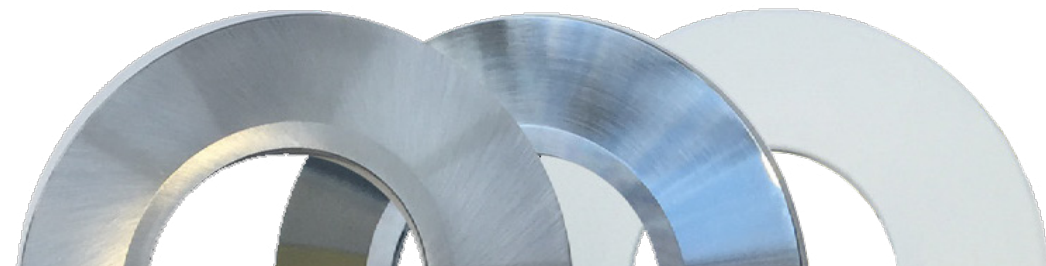

SOLO

ALL-IN-ONE LED DOWNLIGHT 10W

NEW & IMPROVED DESIGN

- ✓ **EASIER COLOUR CHANGE**
Switch is behind removable fascia
- ✓ **EASIER TO INSTALL**
Fits in 90mm void height
Driver on flexible connection

WINNING ORIGINAL FEATURES

6000K DAYLIGHT WHITE

Recommended for office, workshop.

3 FASCIAS

STEEL

CHROME

WHITE

1 DOWNLIGHT

- ✓ **DIMMABLE**
- ✓ **FIRE RESISTANT 90 MINUTES**
- ✓ **WATER RESISTANT IP65 Fascia**
- ✓ **3-HOUR EMERGENCY VERSION AVAILABLE**

YOUR VERSATILE LIGHTING SOLUTION

SOLO

SPECIFICATION

Item	833570
Quantity	1
Light Colour	3,000K (WW) / 4,000K (CW) / 6,000K (DL)
Ra, Consistency	Ra80, 6 SDCM
Luminous flux	615lm (WW) / 740lm (CW) / 649lm (DL)
Beam Angle, Light Intensity	40°, 2185 cd
Accent Lighting	Yes
Warm Up Time	Instant
Dimmable	Yes (Max.20 fittings)
Size	55mm x 85mm x 85mm (Excluding driver)
Power Input	10W at 230VAC 50-60Hz
Power Factor & Current	0.9, 285mA
Lamp Type	COB
Fire Resistance	BS476-22 90 minutes
Working Temperature	-30°C, +35°C
Construction	Aluminium heat sink, steel fascia
IP Rating	IP65 Fascia only
Energy Efficiency Index	A+
Energy Consumption	10 kWh / 1000 h
Lifetime	50,000 h
Building Regs - Part L	Yes
Warranty & LMF at EoL	5 years
Switching Cycles	100,000